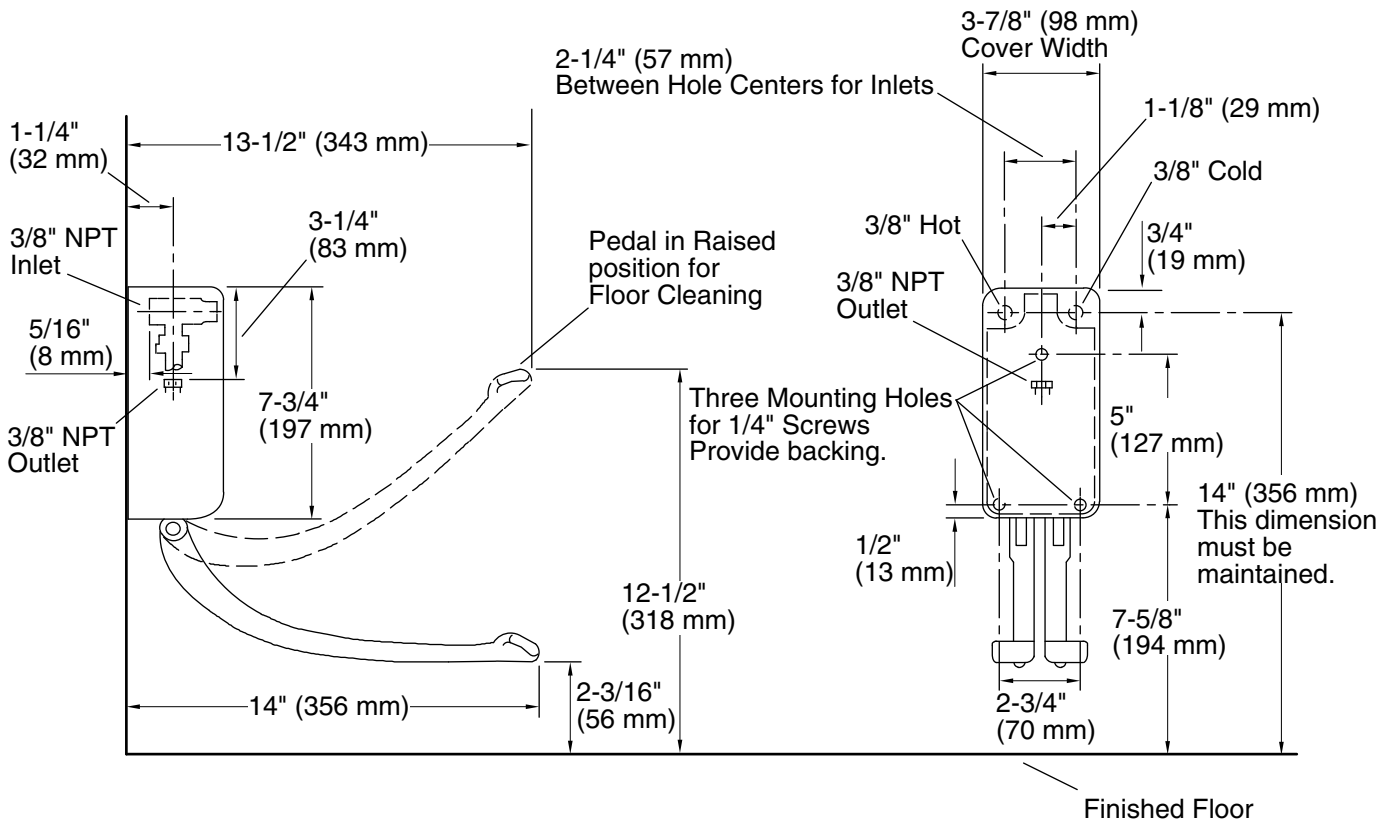

Double Wall-mount Foot Control K-13816

Features

- Double-pedal, wall-mount foot control.
- 3/8" NPT inside-threaded inlets.
- Self-closing mixing valve.
- Loose key stops.
- 14" hinged foot pedals.

Material

Technical Information

All product dimensions are nominal.

Installation Type: Wall-mount

Material: Brass

Notes

Install this product according to the installation guide.